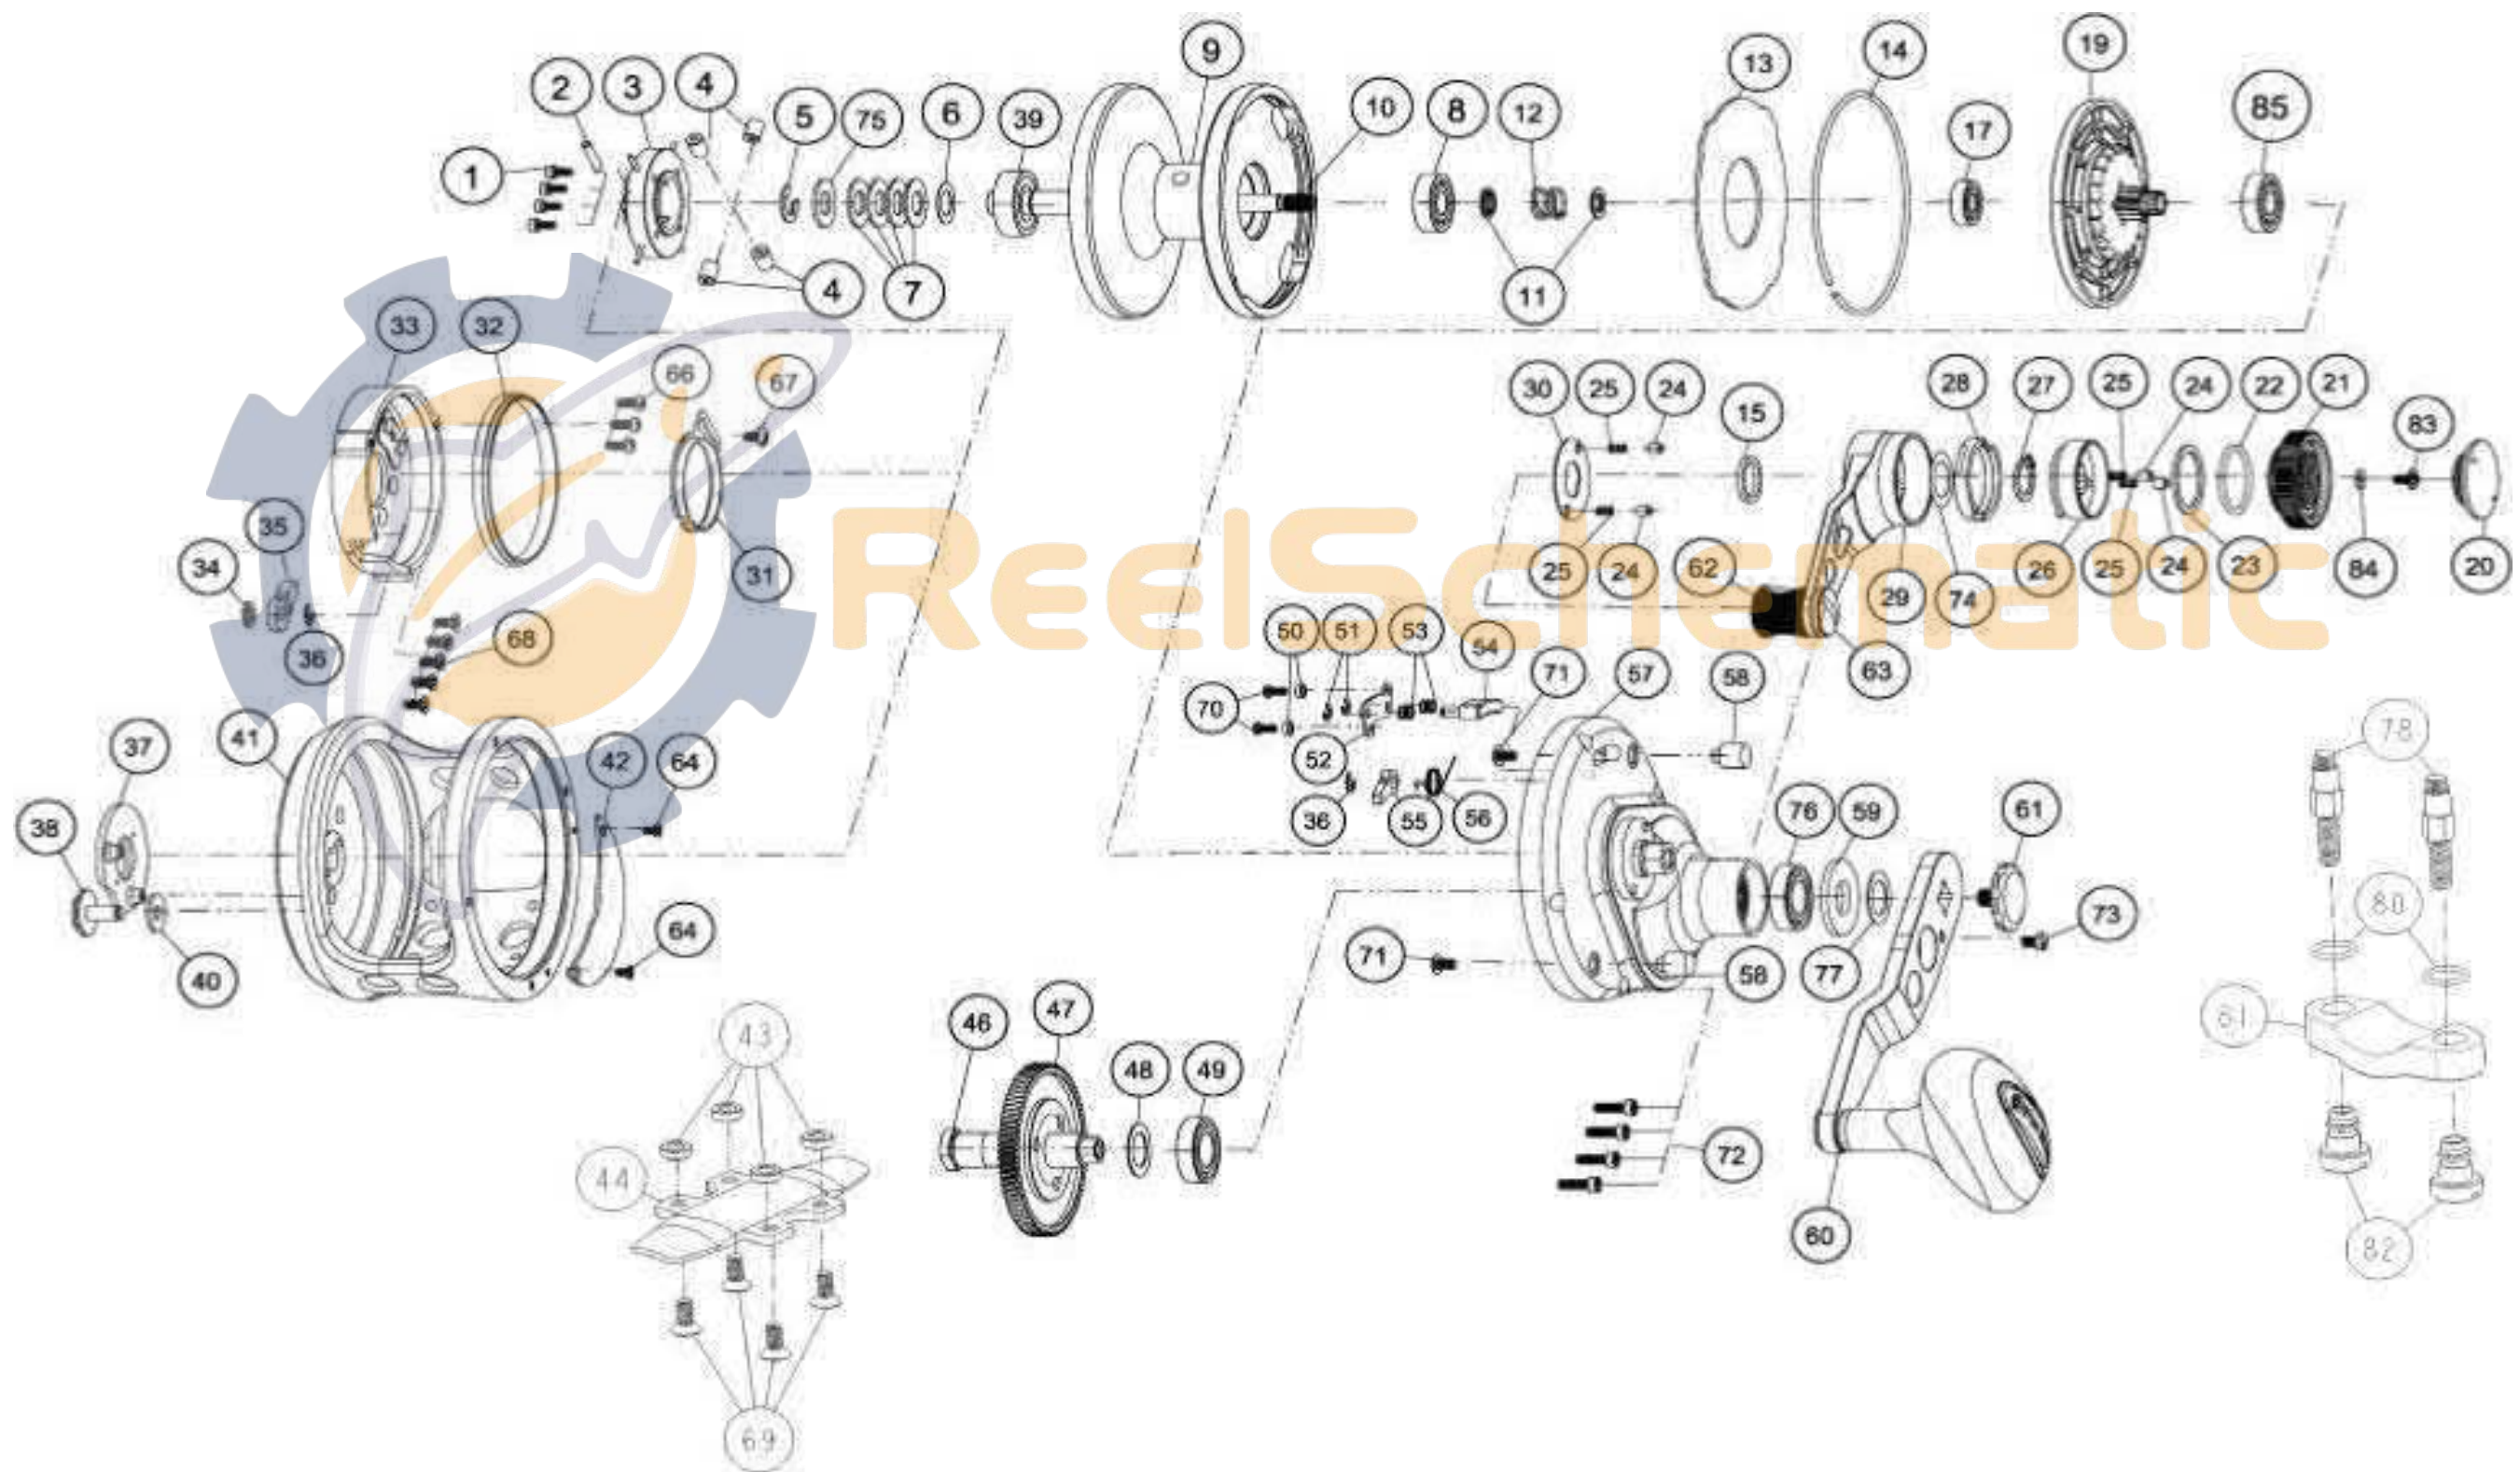

Marquesa™

by FIN-NOR

MA12

Fin-Nor Marquesa MA12 Reel Part List

Key #	Description	Part No.	Qty.	Key #	Description	Part No.	Qty.
1	Screw	DF053-01	4	44	Reel Foot	HF106-01	1
2	Spool Shaft Pin	DF093-01	1	46	Crank Shaft	BF008-01	1
3	Bait Click Ratchet Assembly	BF329-01	1	47	Drive Gear	BF012-01	1
4	Brake Shoe	CF044-01	4	48	Adjustment Washer	DF035-01	1
5	E-Ring	QW120-01	1	49	Ball Bearing	CF017-03	1
6	Washer	BF121-01	1	50	Spacer	CF081-01	1
7	Drag Spring	BF046-01	4	51	E-Ring	NX090-01	2
8	Ball Bearing	CF117-01	1	52	Strike Button Plate	BF078-01	2
9	Spool Assembly	BF321-01	1	53	Strike Button Pin Spring	CF022-01	1
10	Spool Shaft	BF015-01	1	54	Strike Button	BF062-01	2
11	Collar	BF094-01	2	55	Anti Reverse Pawl	DF063-02	1
12	Spring	CF040-01	1	56	Stoper Spring	BF096-01	1
13	Drag Disc	BF059-01	1	57	Gear Side Cover Assembly	BF324-01	1
14	Ring	BF080-01	1	58	Locating Collar	DF118-01	1
15	Bushing	DF017-01	1	59	Handle Washer	BF054-01	1
17	Ball Bearing	CF117-01	1	60	Handle Arm Assembly	BF318-01	1
19	Pinion Assembly	HF311-01	1	61	Handle Nut	BF003-01	1
20	Pre Set Knob Cover	CF110-01	1	62	Drag Knob	CF055-01	1
21	Pre Set Knob	CF029-01	1	63	Drag Knob Screw	DF125-01	1
22	O-Ring	CF101-01	1	64	Screw	CF107-01	1
23	Friction Washer	DF121-01	1	66	Tapping Screw	N/A	1
24	Click Pin	CF098-01	2	67	Tapping Screw	QW125-02	1
25	Click Spring	DF114-01	2	68	Screw	TW107-04	5
26	Drag Cam B Assembly	CF353-01	1	69	Screw	DF065-01	4
27	Retaining Ring	CF075-01	1	70	Screw	LF057-01	1
28	Drag Cam A	CF028-01	1	71	Screw	QW123-01	1
29	Drag Lever	BF055-01	1	72	Side Cover Screw	CF053-01	4
30	Drag Lever Washer	DF038-01	1	73	Handle Nut Screw	CF065-01	1
31	Click Spring	DF022-01	1	74	Adjustment Washer	CF038-01	1
32	Brake Ring	BF042-01	1	75	Collar	BF081-01	1
33	Brake Ring Holder	HF129-01	1	76	Ball Bearing	TW058-02	1
34	Bait Click Lever Washer B	CF035-01	1	77	Adjustment Washer	ZW032-01	1
35	Bait Click Pawl	DF109-02	1	78	Rod Clamp Bolt	BF125-01	2
36	E-Ring	NX092-01	1	79	Nut	N/A	1
37	Badge	CF148-02	1	80	O-Ring	LF101-01	2
38	Bait Click Lever	BF109-01	1	81	Rod Clamp	CF154-01	1
39	Ball Bearing	HF017-01	1	82	Rod Clamp Nut	CF161-01	2
40	Bait Click Lever Washer A	BF032-01	1	83	Screw	BF057-01	1
41	Frame	BF001-01	1	84	Washer	BF038-01	1
42	Drive Gear Cover	BF143-01	1	85	Ball Bearing	BF017-02	1
43	Spacer	CF094-01	4				